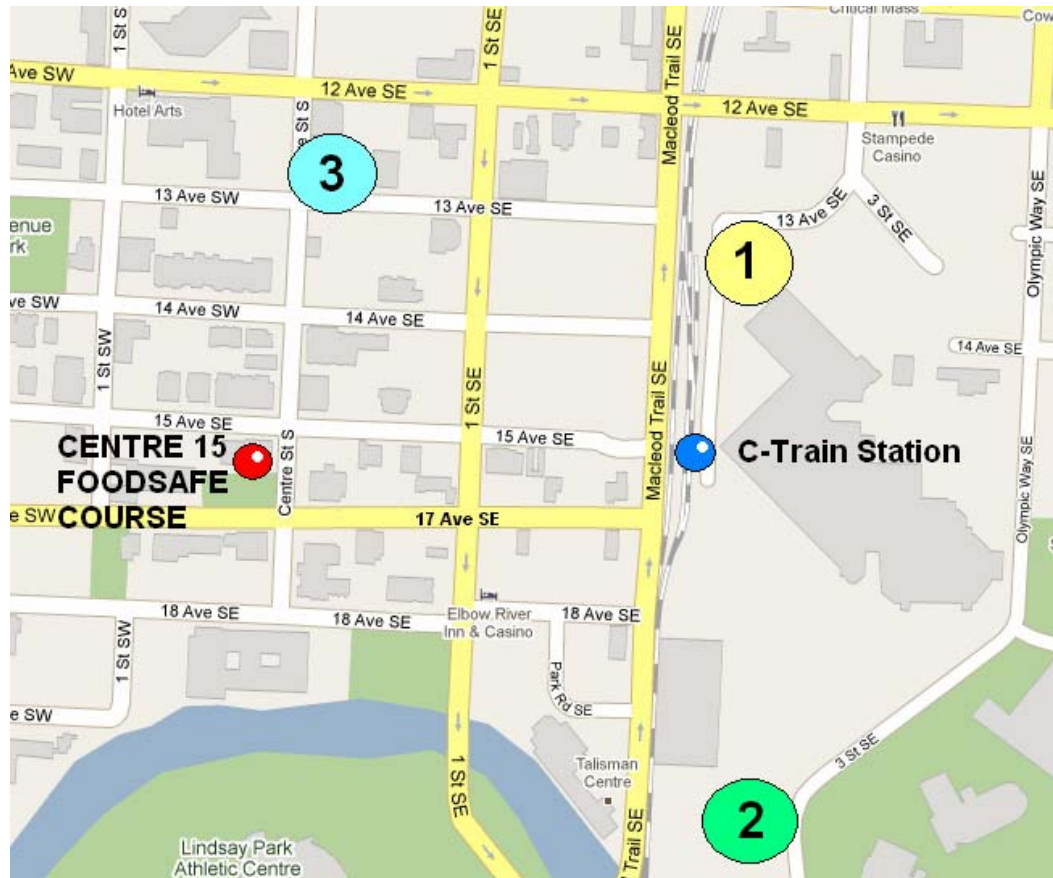

CENTRE 15

LOCATION AND PARKING MAP

1509 CENTRE ST SW

PUBLIC TRANSPORT

CTrain: Victoria Park Station

Cost: \$2.75 / ticket

Walking distance: 2 blocks

PARKING

There is limited public parking in the area.
Please use public transport if possible.

ParkPlus parking is available on the streets near the building. Cost: \$1.75/hr (credit card or coin).
Time limit of 2hrs. Cars may be ticketed if not moved after 2hrs.

1. Roundup Centre Addition Parking (Northwest end)

Entrance at 14 Ave SE and 3 St SE.

Cost: \$12 per day. No charge if gates are open.

Once parked, take stairs up to CTrain Station and cross MacLeod Trail. Walk two blocks west.

2. Stampede Parking Lot 3

Entrance at Stampede Trail SE.

Cost: \$12 per day.

3. Public Parking – The Parking Place

Entrance at 12 Ave SW between Centre St S and 1 St SE. Cost: \$14 per day. (credit card or coin – choose max time)